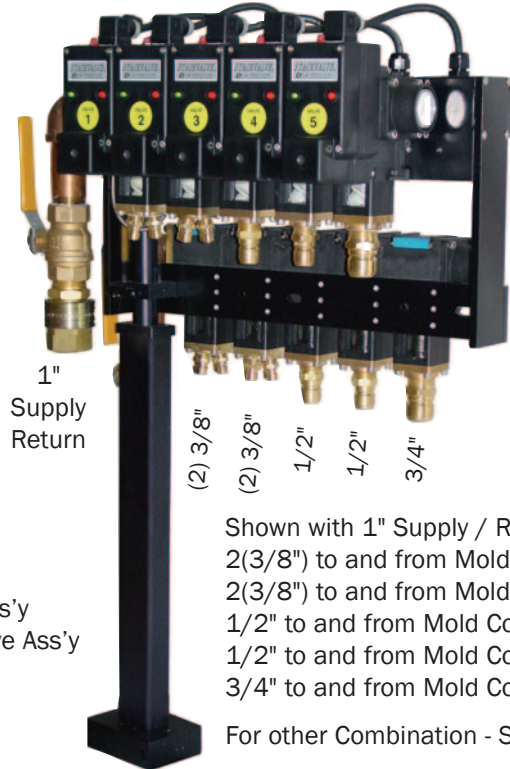

PulseCooling™ Controllers - 5 Zone Cooling - Post Mount

PulseCooling™
Touch Screen Controller
5 Zone Cooling
Model: PC5-120
\$3,660.00

Valve Swing Arm Ass'y
5 Zone Cooling Valve Ass'y
Model: VSA-5-XXX
\$3,200.00

1" Supply / Return
2(3/8") to and from Mold Conn
2(3/8") to and from Mold Conn
1/2" to and from Mold Conn
1/2" to and from Mold Conn
3/4" to and from Mold Conn
For other Combination - Specify

Available with 10 Zones
Used with Model PCX Controller

MODEL CODE	
PC5	- VSA - XXX
SERIAL #	
VSA = VALVE SWING ASSY	
PulseCooling™ 5 ZONES	

CITO-FP-PRICE-22-0627