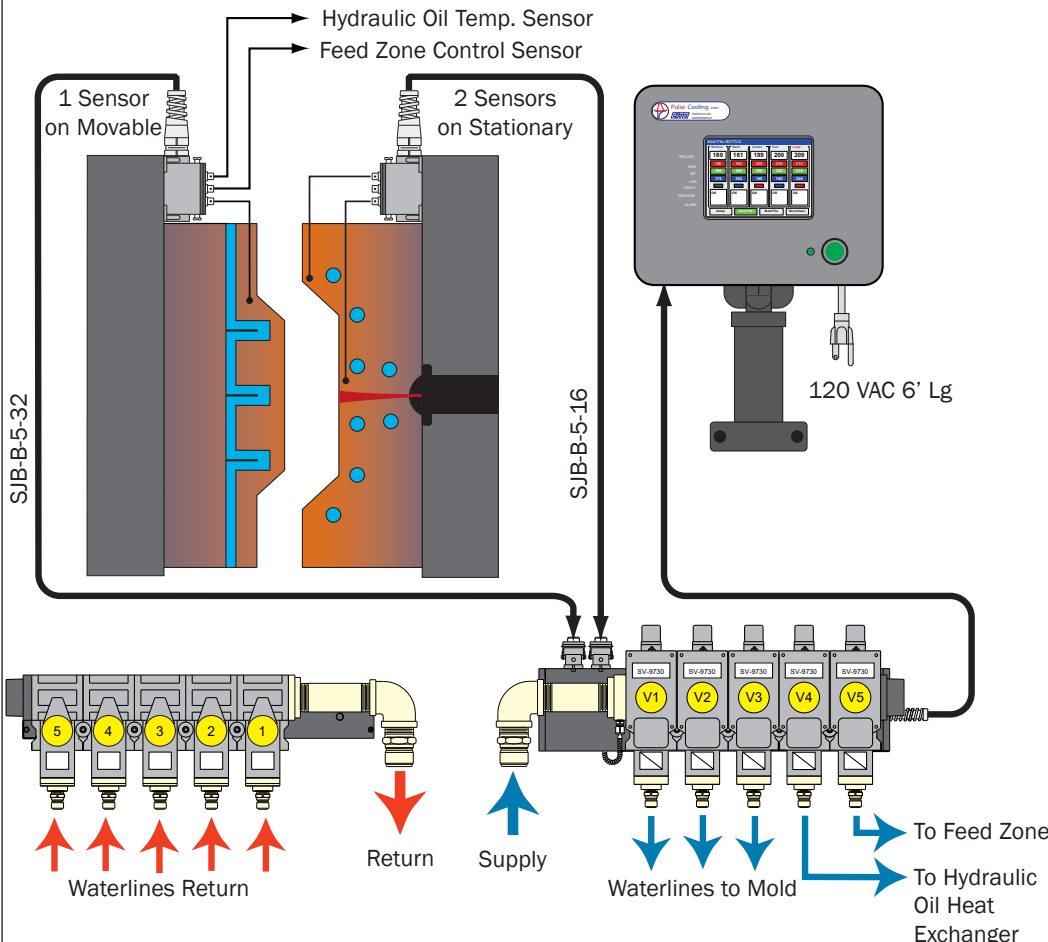

PulseCooling™ Controllers - 5 Zone Cooling - Post Mount

PulseCooling™
Touch Screen Controller
5 Zone Cooling
Model: PC5-120
\$3,660.00

Valve Swing Arm Ass'y
5 Zone Cooling Valve Ass'y
Model: VSA-5-XXX
\$3,200.00

1" Supply / Return
2(3/8") to and from Mold Conn
2(3/8") to and from Mold Conn
1/2" to and from Mold Conn
1/2" to and from Mold Conn
3/4" to and from Mold Conn
For other Combination - Specify

Available with 10 Zones
Used with Model PCX Controller

MODEL CODE	
PC5	- VSA - XXX
SERIAL #	
VSA = VALVE SWING ASSY	
PulseCooling™ 5 ZONES	

CITO-FP-PRICE-22-0627