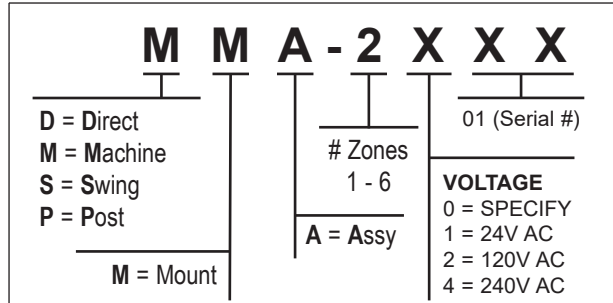

StackPulse™ Controllers - 120 / 240 Volt AC

WMA-1200

Machine Mount

Specify In/Out Fittings separately

Contact Factory for Pricing

Swing Mount

WMA-1380

Specify In/Out Fittings separately

Contact Factory for Pricing

Post Mount

WMA-1120

Specify In/Out Fittings separately

Contact Factory for Pricing

PC-PRICE-25-0219