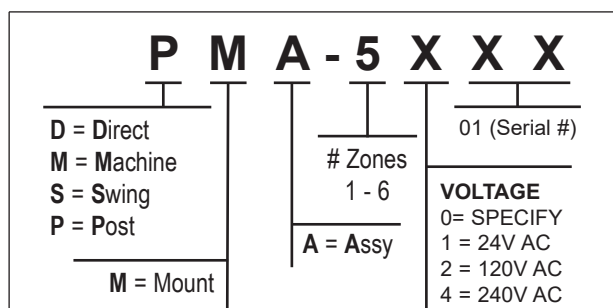

StackPulse™ Controllers - 120 / 240 Volt AC

WMA-1200

Machine Mount

Specify In/Out Fittings separately

Contact Factory for Pricing

Swing Mount

WMA-1380

Specify In/Out Fittings separately

Contact Factory for Pricing

Post Mount

WMA-1120

Specify In/Out Fittings separately

Contact Factory for Pricing

PC-PRICE-25-0219