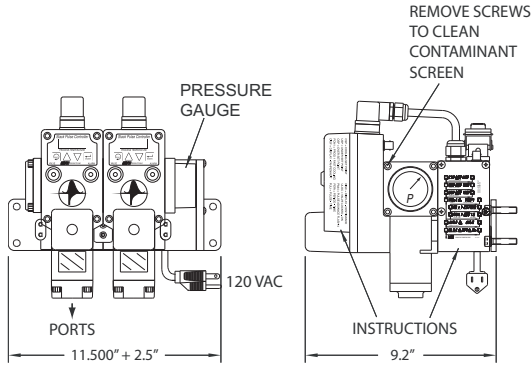

StackPulse™ Controllers - 120 / 240 Volt AC

WMA-1200

Machine Mount

Specify In/Out Fittings separately

Contact Factory for Pricing

Swing Mount

WMA-1380

Specify In/Out Fittings separately

Contact Factory for Pricing

Post Mount

WMA-1120

Specify In/Out Fittings separately

Contact Factory for Pricing

PC-PRICE-25-0219