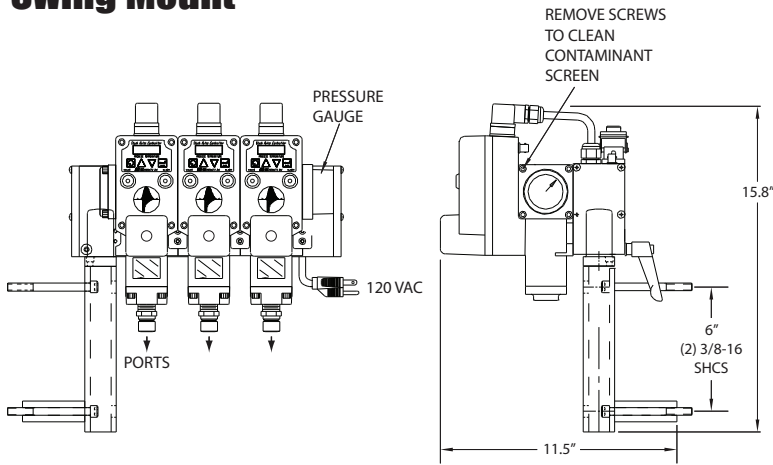

StackPulse™ Controllers - 120 / 240 Volt AC

WMA-1200

Machine Mount

Specify In/Out Fittings separately

Contact Factory for Pricing

Swing Mount

WMA-1380

Specify In/Out Fittings separately

Contact Factory for Pricing

Post Mount

WMA-1120

Specify In/Out Fittings separately

Contact Factory for Pricing

PC-PRICE-25-0219