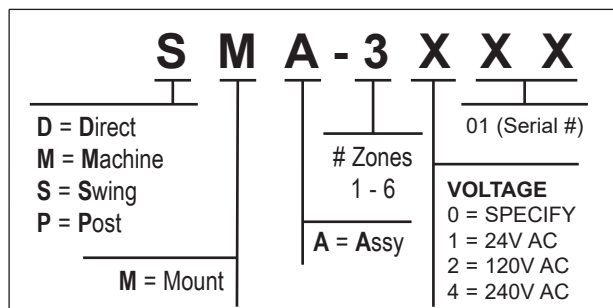

StackPulse™ Controllers - 120 / 240 Volt AC

WMA-1200

Machine Mount

Specify In/Out Fittings separately

Contact Factory for Pricing

Swing Mount

WMA-1380

Specify In/Out Fittings separately

Contact Factory for Pricing

Post Mount

WMA-1120

Specify In/Out Fittings separately

Contact Factory for Pricing

PC-PRICE-25-0219