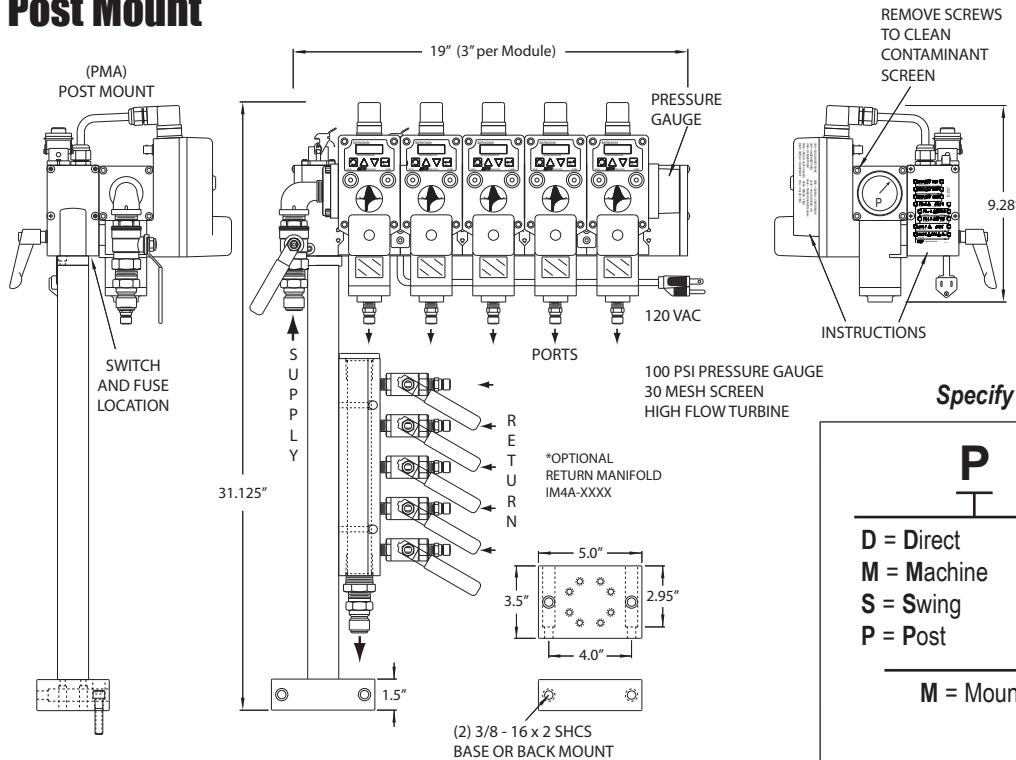

StackPulse™ Controllers - 120 / 240 Volt AC

WMA-1200

Machine Mount

Specify In/Out Fittings separately

Contact Factory for Pricing

Swing Mount

WMA-1380

Specify In/Out Fittings separately

Contact Factory for Pricing

Post Mount

WMA-1120

Specify In/Out Fittings separately

Contact Factory for Pricing

PC-PRICE-25-0219