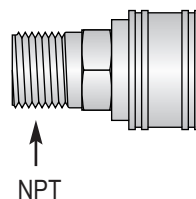

## “S” Series Couplings (1 = 1/16”)

### Male Plug

SIZE	PART NO.	PRICE
1/4"	MP-04 .....	\$ 1.94
3/8"	MP-06 .....	\$ 2.27
1/2"	MP-08 .....	\$ 4.09
3/4"	MP-12 .....	\$ 7.29
1"	MP-16 .....	\$ 21.47
1-1/4"	MP-20 .....	\$ 31.02
1-1/2"	MP-24 .....	\$ 54.24
2"	MP-32 .....	\$ 74.35

### Male Socket

SIZE	PART NO.	PRICE
1/4"	MS-04 .....	\$ 5.42
3/8"	MS-06 .....	\$ 6.70
1/2"	MS-08 .....	\$ 9.63
3/4"	MS-12 .....	\$ 14.39
1"	MS-16 .....	\$ 20.71