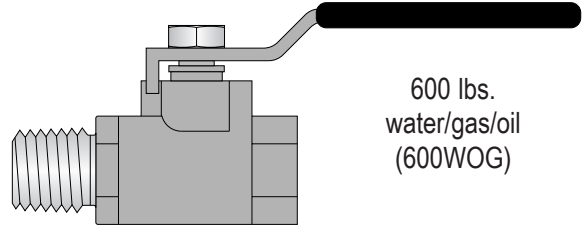

Brass Ball Valves Male/Female

600 lbs.
water/gas/oil
(600WOG)

SIZE	PART NO.	PRICE
1/8"	BVMF-02	$ 14.78
1/4"	BVMF-04	$ 16.30
3/8"	BVMF-06	$ 15.60
1/2"	BVMF-08	$ 14.87
3/4"	BVMF-12	$ 32.30
1"	BVMF-16	$ 34.22

Female Couplings

SIZE	PART NO.	PRICE
1/8"	FC-02	$ 3.20
1/4"	FC-04	$ 2.45
3/8"	FC-06	$ 3.02
1/2"	FC-08	$ 4.39
3/4"	FC-12	$ 5.27
1"	FC-16	$ 8.01
1-1/4"	FC-20	$ 12.51
1-1/2"	FC-24	$ 17.01
2"	FC-32	$ 21.78

Reducer Couplings

FEMALE TO FEMALE

SIZE	PART NO.	PRICE
1"x1/2"	RC-16-08	$ 9.04
1"x3/4"	RC-16-12	$ 9.04
1-1/4"x1"	RC-20-16	$ 14.58
1-1/2"x1"	RC-24-16	$ 14.34
1-1/2"x1-1/4"	RC-24-20	$ 14.34
2"x1"	RC-32-16	$ 24.00
2"x1-1/4"	RC-32-20	$ 21.29
2"x1-1/2"	RC-32-24	$ 21.29

Reducer Bushings Male/Female

SIZE	PART NO.	PRICE
1/4" x 1/8"	RB-04-02	$ 1.08
3/8" x 1/8"	RB-06-02	$ 1.71
3/8" x 1/4"	RB-06-04	$ 1.53
1/2" x 1/8"	RB-08-02	$ 2.65
1/2" x 1/4"	RB-08-04	$ 2.25
1/2" x 3/8"	RB-08-06	$ 4.16
3/4" x 1/8"	RB-12-02	$ 4.16
3/4" x 1/4"	RB-12-04	$ 4.46
3/4" x 3/8"	RB-12-06	$ 3.78
3/4" x 1/2"	RB-12-08	$ 3.74
1" x 1/2"	RB-16-08	$ 5.27
1" x 3/4"	RB-16-12	$ 6.05
1-1/4" x 3/4"	RB-20-12	$ 8.98
1-1/4" x 1"	RB-20-16	$ 8.98
1-1/2" x 3/4"	RB-24-12	$ 14.04
1-1/2" x 1"	RB-24-16	$ 11.48
1-1/2" x 1-1/4"	RB-24-20	$ 11.48

Brass Plugs

SIZE	PART NO.	PRICE
1/16" HEX	BP-01	$ .32
1/8" HEX	BP-02	$ .29
1/4" HEX	BP-04	$ .38
3/8" HEX	BP-06	$ .63
1/2" HEX	BP-08	$ 1.19
3/4" SQ	BP-12	$ 1.82
1" SQ	BP-16	$ 3.80
1-1/4" SQ	BP-20	$ 7.22
1-1/2" SQ	BP-24	$ 9.49
2" SQ	BP-32	$ 13.32