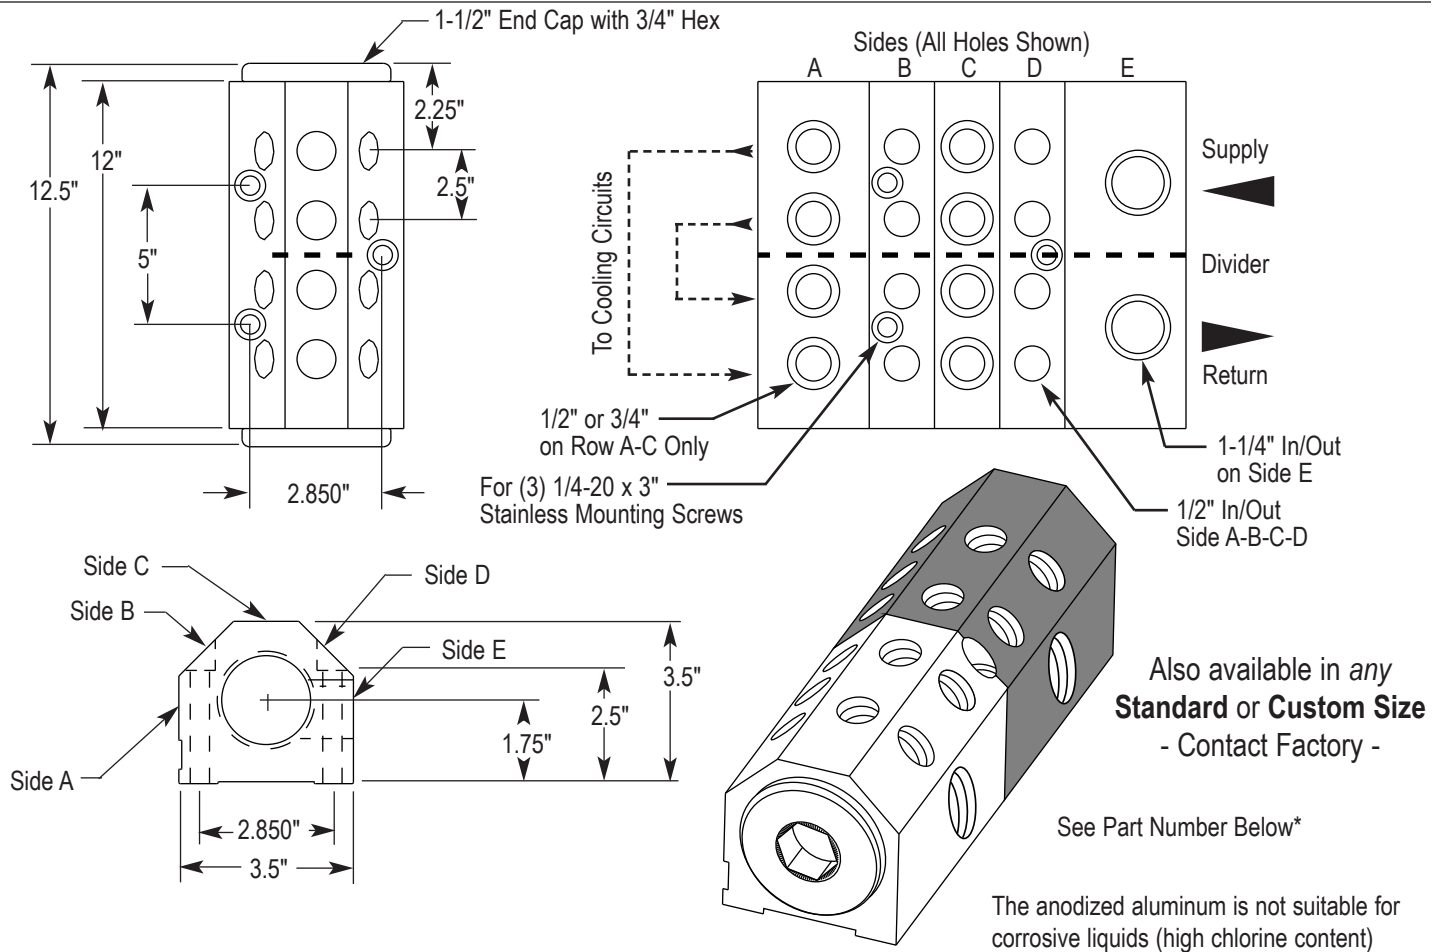

PRICE INCLUDES: End Caps and (3) 1/4-20 x 2-1/4" ST. ST. Mtg. Screws. ADDITIONAL 1-1/4" End Caps \$12.00 ea.

*Part Number Code:

CITO-FP-PRICE-21-0812

1-1/2" x 10" Sideline™ Manifold - 1 = 1/4"

Outgoing Ports					Part Number	Price
Side A In/Out	Side B In/Out	Side C In/Out	Side D In/Out	Side E - Return In/Out		
	(2) (2) 3/8"-3/8"			1"-1"	IM6S-10-1-B-2-2-3/8-N-R/B	\$200.00
(2) (2) 3/8"-3/8"	(2) (2) 3/8"-3/8"			1"-1"	IM6S-10-1-AB-4-4-3/8-N-R/B	\$220.00
	(2) (2) 3/8"-3/8"		(2) (2) 3/8"-3/8"	1"-1"	IM6S-10-1-BD-4-4-3/8-N-R/B	\$240.00
	(2) (2) 3/8"-3/8"	(2) (2) 3/8"-3/8"	(2) (2) 3/8"-3/8"	1"-1"	IM6S-10-1-ABC-6-6-3/8-N-R/B	\$240.00
(2) (2) 3/8"-3/8"	(2) (2) 3/8"-3/8"	(2) (2) 3/8"-3/8"	(2) (2) 3/8"-3/8"	1"-1"	*IM6S-10-1-ABCD-8-8-3/8-N-R/B	\$260.00
	(2) (2) 1/2"-1/2"			1"-1"	IM6S-10-1-B-2-2-1/2-N-R/B	\$200.00
	(2) (2) 1/2"-1/2"		(2) (2) 1/2"-1/2"	1"-1"	IM6S-10-1-BD-4-4-1/2-N-R/B	\$220.00

PRICE INCLUDES: End Caps and (3) 1/4-20 x 2-1/2" ST. ST. Mtg. Screws. ADDITIONAL 1-1/2" End Caps \$14.00 ea.

*Part Number Code:

IM6S - 10 - 1 - ABCD - 8 - 8 - 3/8 - N - R/B

CITO-FP-PRICE-22-0812

2" x 12" Sideline™ Manifold - 1 = 1/4"

Outgoing Ports					Part Number	Price
Side A In/Out	Side B In/Out	Side C In/Out	Side D In/Out	Side E - Return In/Out		
	(2) (2) 1/2"-1/2"			1-1/4"-1-1/4"	IM8S-12-1-1/4-B-2-2-1/2-N-R/B	\$252.00
(2) (2) 1/2"-1/2"	(2) (2) 1/2"-1/2"			1-1/4"-1-1/4"	IM8S-12-1-1/4-AB-4-4-1/2-N-R/B	\$276.00
	(2) (2) 1/2"-1/2"		(2) (2) 1/2"-1/2"	1-1/4"-1-1/4"	IM8S-12-1-1/4-BD-4-4-1/2-N-R/B	\$276.00
	(2) (2) 1/2"-1/2"	(2) (2) 1/2"-1/2"	(2) (2) 1/2"-1/2"	1-1/4"-1-1/4"	IM8S-12-1-1/4-BCD-6-6-1/2-N-R/B	\$300.00
(2) (2) 1/2"-1/2"	(2) (2) 1/2"-1/2"	(2) (2) 1/2"-1/2"	(2) (2) 1/2"-1/2"	1-1/4"-1-1/4"	*IM8S-12-1-1/4-ABCD-8-8-1/2-N-R/B	\$324.00
	(2) (2) 3/4"-3/4"			1-1/4"-1-1/4"	IM8S-12-1-1/4-B-2-2-3/4-N-R/B	\$252.00
	(2) (2) 3/4"-3/4"		(2) (2) 3/4"-3/4"	1-1/4"-1-1/4"	IM8S-12-1-1/4-BD-4-4-3/4-N-R/B	\$276.00