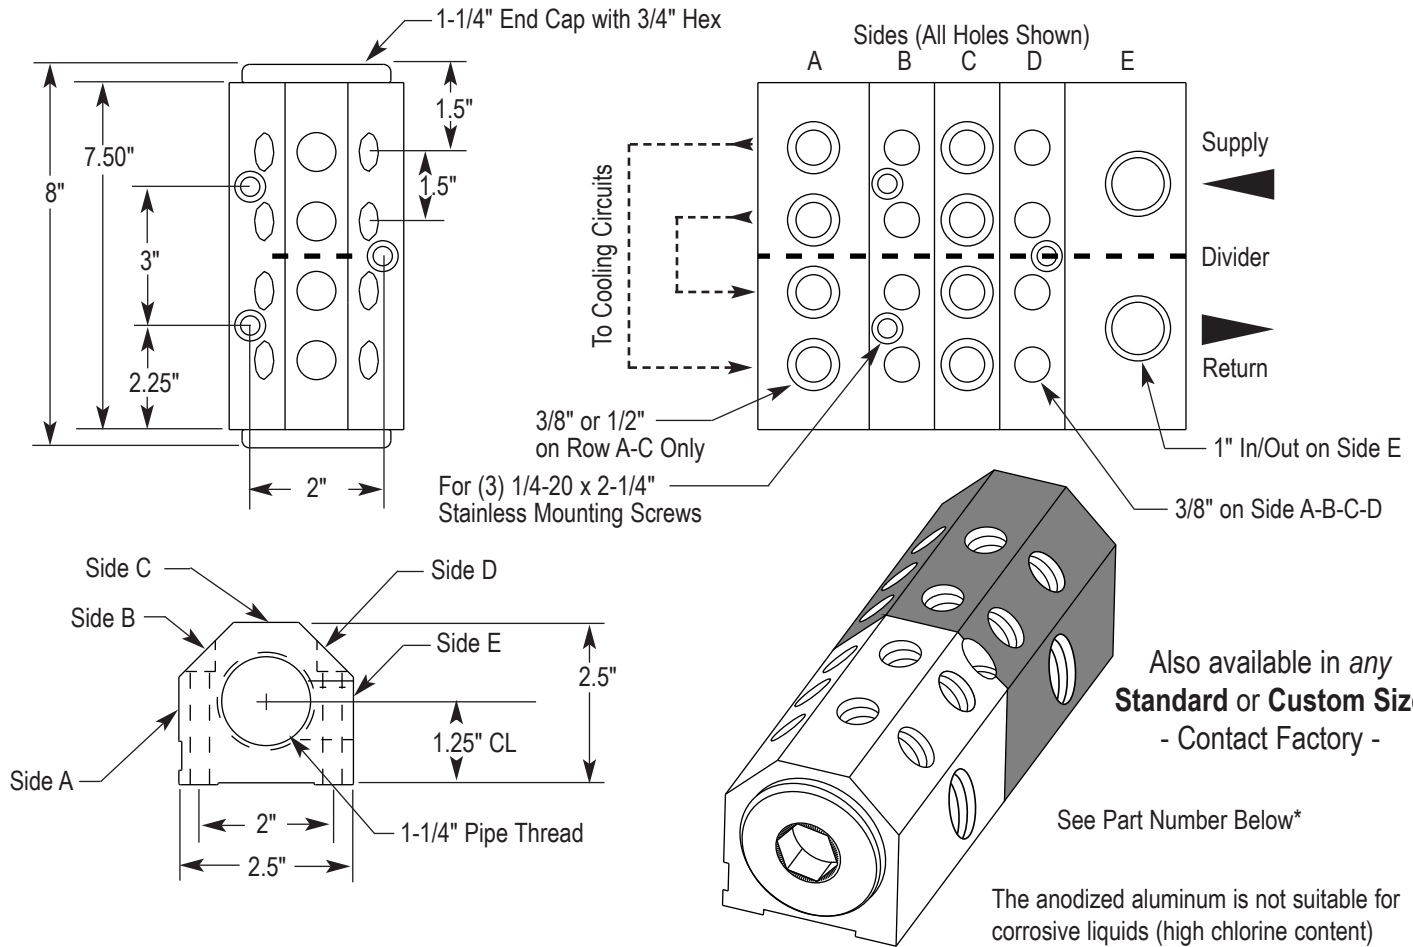

PRICE INCLUDES: End Caps and (3) 10-32 x 1-1/2" ST. ST. Mtg. Screws. ADDITIONAL 3/4" End Caps \$8.00 ea.

*Part Number Code:

IM3S-5-3/8-BD-4-4-1/8-N-R/B

1" x 7" Sideline™ Manifold - 1 = 1/4"

Outgoing Ports					Part Number	Price
Side A In/Out	Side B In/Out	Side C In/Out	Side D In/Out	Side E - Return In/Out		
	(2) (2) 1/4"-1/4"				IM4S-7-1/2-B-2-2-1/4-N-R/B	\$137.00
(2) (2) 1/4"-1/4"	(2) (2) 1/4"-1/4"				IM4S-7-1/2-AB-4-4-1/4-N-R/B	\$149.00
	(2) (2) 1/4"-1/4"		(2) (2) 1/4"-1/4"		IM4S-7-1/2-BD-4-4-1/4-N-R/B	\$149.00
	(2) (2) 1/4"-1/4"	(2) (2) 1/4"-1/4"	(2) (2) 1/4"-1/4"		*IM4S-7-1/2-BCD-6-6-1/4-N-R/B	\$161.00
(2) (2) 1/4"-1/4"	(2) (2) 1/4"-1/4"	(2) (2) 1/4"-1/4"	(2) (73) 1/4"-1/4"		IM4S-7-1/2-ABCD-8-8-1/4-N-R/B	\$173.00
	(2) (2) 3/8"-3/8"				IM4S-7-3/4-B-2-2-3/8-N-R/B	\$137.00
	(2) (2) 3/8"-3/8"		(2) (2) 3/8"-3/8"		IM4S-7-3/4-BD-4-4-3/8-N-R/B	\$149.00

PRICE INCLUDES: End Caps and (3) 1/4-20x2" ST. ST. Mtg. Screws. ADDITIONAL 1" End Caps \$10.00 ea.

*Part Number Code:

IM4S-7-1/2-BCD-6-6-1/4-N-R/B

CITO-FP-PRICE-22-0812

1-1/4" x 8" Sideline™ Manifold - 1 = 1/4"

PRICE INCLUDES: End Caps and (3) 1/4-20 x 2-1/4" ST. ST. Mtg. Screws. ADDITIONAL 1-1/4" End Caps \$12.00 ea.

*Part Number Code:

CITO-FP-PRICE-21-0812

1-1/2" x 10" Sideline™ Manifold - 1 = 1/4"

Outgoing Ports					Part Number	Price
Side A In/Out	Side B In/Out	Side C In/Out	Side D In/Out	Side E - Return In/Out		
	(2) (2) 3/8"-3/8"			1"-1"	IM6S-10-1-B-2-2-3/8-N-R/B	\$200.00
(2) (2) 3/8"-3/8"	(2) (2) 3/8"-3/8"			1"-1"	IM6S-10-1-AB-4-4-3/8-N-R/B	\$220.00
	(2) (2) 3/8"-3/8"		(2) (2) 3/8"-3/8"	1"-1"	IM6S-10-1-BD-4-4-3/8-N-R/B	\$240.00
	(2) (2) 3/8"-3/8"	(2) (2) 3/8"-3/8"	(2) (2) 3/8"-3/8"	1"-1"	IM6S-10-1-ABC-6-6-3/8-N-R/B	\$240.00
(2) (2) 3/8"-3/8"	(2) (2) 3/8"-3/8"	(2) (2) 3/8"-3/8"	(2) (2) 3/8"-3/8"	1"-1"	*IM6S-10-1-ABCD-8-8-3/8-N-R/B	\$260.00
	(2) (2) 1/2"-1/2"			1"-1"	IM6S-10-1-B-2-2-1/2-N-R/B	\$200.00
	(2) (2) 1/2"-1/2"		(2) (2) 1/2"-1/2"	1"-1"	IM6S-10-1-BD-4-4-1/2-N-R/B	\$220.00