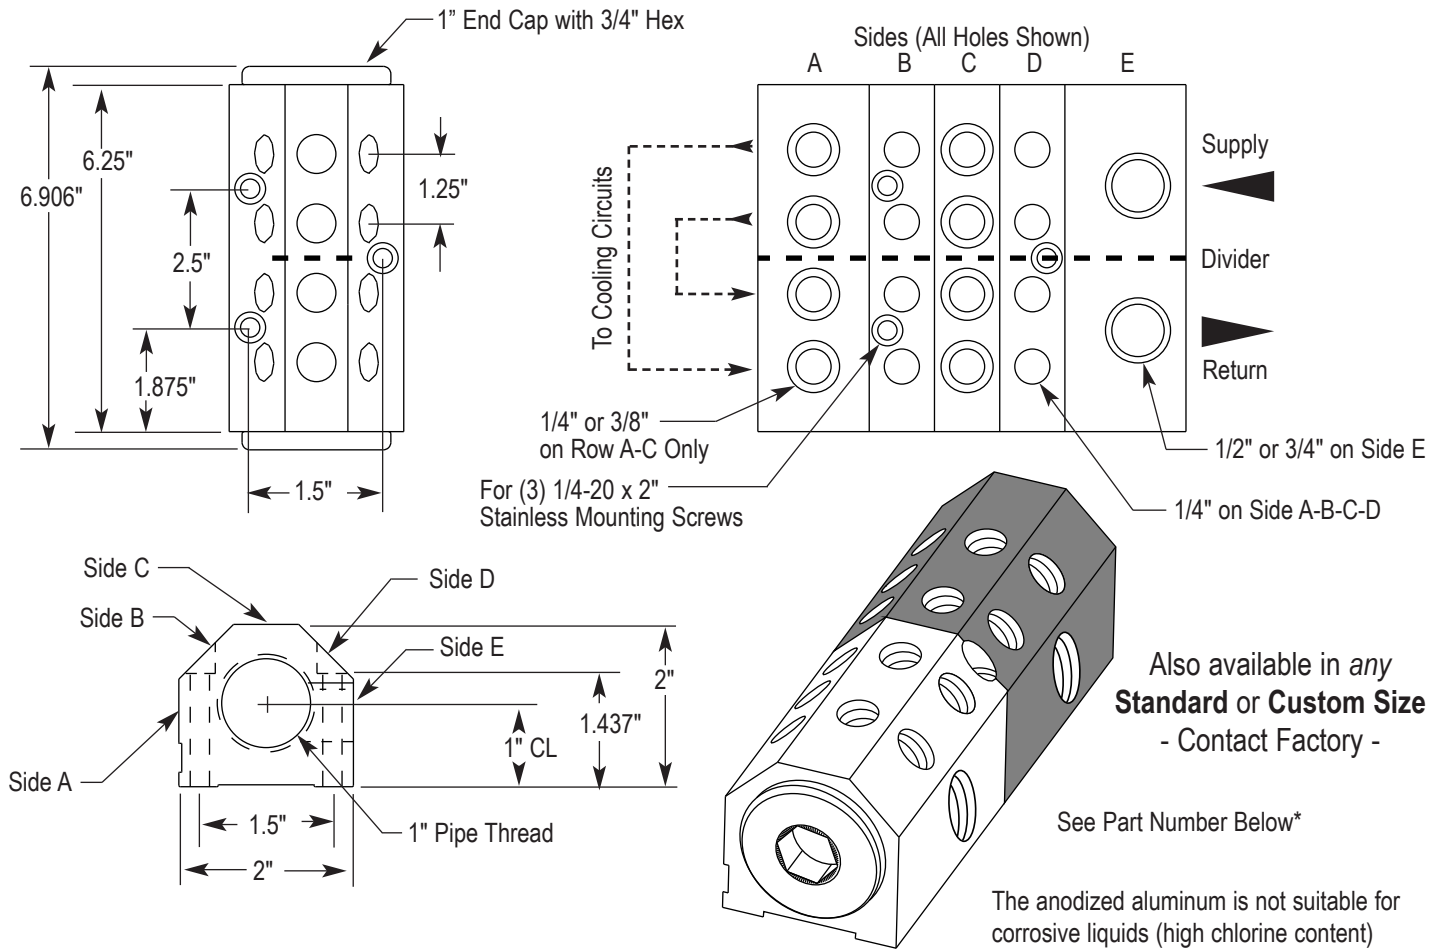

3/4" x 5" Sideline™ Manifold - 1 = 1/4"

Outgoing Ports					Part Number	Price
Side A In/Out	Side B In/Out	Side C In/Out	Side D In/Out	Side E - Return In/Out		
	(2) (2) 1/8"-1/8"				IM3S-5-3/8-B-2-2-1/8-N-R/B	\$112.00
(2) (2) 1/8"-1/8"	(2) (2) 1/8"-1/8"				IM3S-5-3/8-AB-4-4-1/8-N-R/B	\$124.00
	(2) (2) 1/8"-1/8"		(2) (2) 1/8"-1/8"		*IM3S-5-3/8-BD-4-4-1/8-N-R/B	\$124.00
	(2) (2) 1/8"-1/8"	(2) (2) 1/8"-1/8"	(2) (2) 1/8"-1/8"		IM3S-5-3/8-BCD-6-6-1/8-N-R/B	\$136.00
(2) (2) 1/8"-1/8"	(2) (2) 1/8"-1/8"	(2) (2) 1/8"-1/8"	(2) (2) 1/8"-1/8"		IM3S-5-3/8-ABCD-8-8-1/8-N-R/B	\$148.00
	(2) (2) 1/4"-1/4"				IM3S-5-1/2-B-2-2-1/4-N-R/B	\$112.00
	(2) (2) 1/4"-1/4"		(2) (2) 1/4"-1/4"		IM3S-5-1/2-BD-4-4-1/4-N-R/B	\$124.00

PRICE INCLUDES: End Caps and (3) 10-32 x 1-1/2" ST. ST. Mtg. Screws. ADDITIONAL 3/4" End Caps \$8.00 ea.

*Part Number Code:

IM3S-5-3/8-BD-4-4-1/8-N-R/B

1" x 7" Sideline™ Manifold - 1 = 1/4"

Outgoing Ports					Part Number	Price
Side A In/Out	Side B In/Out	Side C In/Out	Side D In/Out	Side E - Return In/Out		
	(2) (2) 1/4"-1/4"				IM4S-7-1/2-B-2-2-1/4-N-R/B	\$137.00
(2) (2) 1/4"-1/4"	(2) (2) 1/4"-1/4"				IM4S-7-1/2-AB-4-4-1/4-N-R/B	\$149.00
	(2) (2) 1/4"-1/4"		(2) (2) 1/4"-1/4"		IM4S-7-1/2-BD-4-4-1/4-N-R/B	\$149.00
	(2) (2) 1/4"-1/4"	(2) (2) 1/4"-1/4"	(2) (2) 1/4"-1/4"		*IM4S-7-1/2-BCD-6-6-1/4-N-R/B	\$161.00
(2) (2) 1/4"-1/4"	(2) (2) 1/4"-1/4"	(2) (2) 1/4"-1/4"	(2) (73) 1/4"-1/4"		IM4S-7-1/2-ABCD-8-8-1/4-N-R/B	\$173.00
	(2) (2) 3/8"-3/8"				IM4S-7-3/4-B-2-2-3/8-N-R/B	\$137.00
	(2) (2) 3/8"-3/8"		(2) (2) 3/8"-3/8"		IM4S-7-3/4-BD-4-4-3/8-N-R/B	\$149.00

PRICE INCLUDES: End Caps and (3) 1/4-20x2" ST. ST. Mtg. Screws. ADDITIONAL 1" End Caps \$10.00 ea.

*Part Number Code:

IM4S-7-1/2-BCD-6-6-1/4-N-R/B

CITO-FP-PRICE-22-0812

1-1/4" x 8" Sideline™ Manifold - 1 = 1/4"