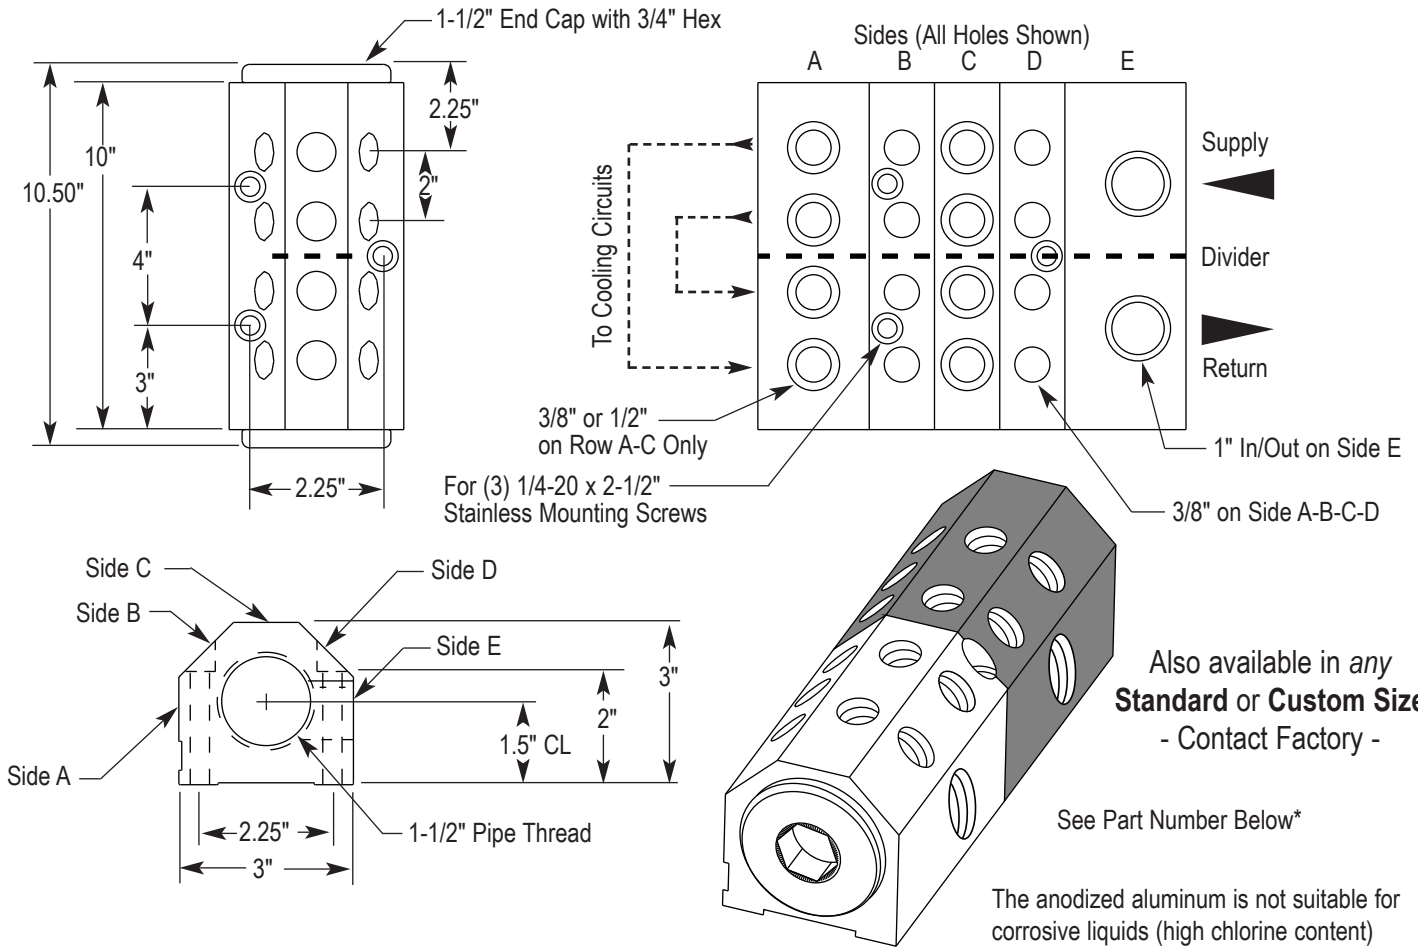

Outgoing Ports					Part Number	Price
Side A In/Out	Side B In/Out	Side C In/Out	Side D In/Out	Side E - Return In/Out		
	(2) (2) 3/8"-3/8"			1"-1"	IM5S-8-1-B-2-2-3/8-N-R/B	\$166.00
(2) (2) 3/8"-3/8"	(2) (2) 3/8"-3/8"			1"-1"	IM5S-8-1-AB-4-4-3/8-N-R/B	\$182.00
	(2) (2) 3/8"-3/8"		(2) (2) 3/8"-3/8"	1"-1"	IM5S-8-1-BD-4-4-3/8-N-R/B	\$182.00
	(2) (2) 3/8"-3/8"	(2) (2) 3/8"-3/8"	(2) (2) 3/8"-3/8"	1"-1"	IM5S-8-1-ABC-6-6-3/8-N-R/B	\$198.00
(2) (2) 3/8"-3/8"	(2) (2) 3/8"-3/8"	(2) (2) 3/8"-3/8"	(2) (2) 3/8"-3/8"	1"-1"	*IM5S-8-1-ABCD-8-8-3/8-N-R/B	\$214.00
	(2) (2) 1/2"-1/2"			1"-1"	IM5S-8-1-B-2-2-1/2-N-R/B	\$166.00
	(2) (2) 1/2"-1/2"		(2) (2) 1/2"-1/2"	1"-1"	IM5S-8-1-BD-4-4-1/2-N-R/B	\$182.00

PRICE INCLUDES: End Caps and (3) 1/4-20 x 2-1/4" ST. ST. Mtg. Screws. ADDITIONAL 1-1/4" End Caps \$12.00 ea.

*Part Number Code:

CITO-FP-PRICE-21-0812

1-1/2" x 10" Sideline™ Manifold - 1 = 1/4"

Outgoing Ports					Part Number	Price
Side A In/Out	Side B In/Out	Side C In/Out	Side D In/Out	Side E - Return In/Out		
	(2) (2) 3/8"-3/8"			1"-1"	IM6S-10-1-B-2-2-3/8-N-R/B	\$200.00
(2) (2) 3/8"-3/8"	(2) (2) 3/8"-3/8"			1"-1"	IM6S-10-1-AB-4-4-3/8-N-R/B	\$220.00
	(2) (2) 3/8"-3/8"		(2) (2) 3/8"-3/8"	1"-1"	IM6S-10-1-BD-4-4-3/8-N-R/B	\$240.00
	(2) (2) 3/8"-3/8"	(2) (2) 3/8"-3/8"	(2) (2) 3/8"-3/8"	1"-1"	IM6S-10-1-ABC-6-6-3/8-N-R/B	\$240.00
(2) (2) 3/8"-3/8"	(2) (2) 3/8"-3/8"	(2) (2) 3/8"-3/8"	(2) (2) 3/8"-3/8"	1"-1"	*IM6S-10-1-ABCD-8-8-3/8-N-R/B	\$260.00
	(2) (2) 1/2"-1/2"			1"-1"	IM6S-10-1-B-2-2-1/2-N-R/B	\$200.00
	(2) (2) 1/2"-1/2"		(2) (2) 1/2"-1/2"	1"-1"	IM6S-10-1-BD-4-4-1/2-N-R/B	\$220.00

PRICE INCLUDES: End Caps and (3) 1/4-20 x 2-1/2" ST. ST. Mtg. Screws. ADDITIONAL 1-1/2" End Caps \$14.00 ea.

*Part Number Code:

IM6S - 10 - 1 - ABCD - 8 - 8 - 3/8 - N - R/B

CITO-FP-PRICE-22-0812

2" x 12" Sideline™ Manifold - 1 = 1/4"