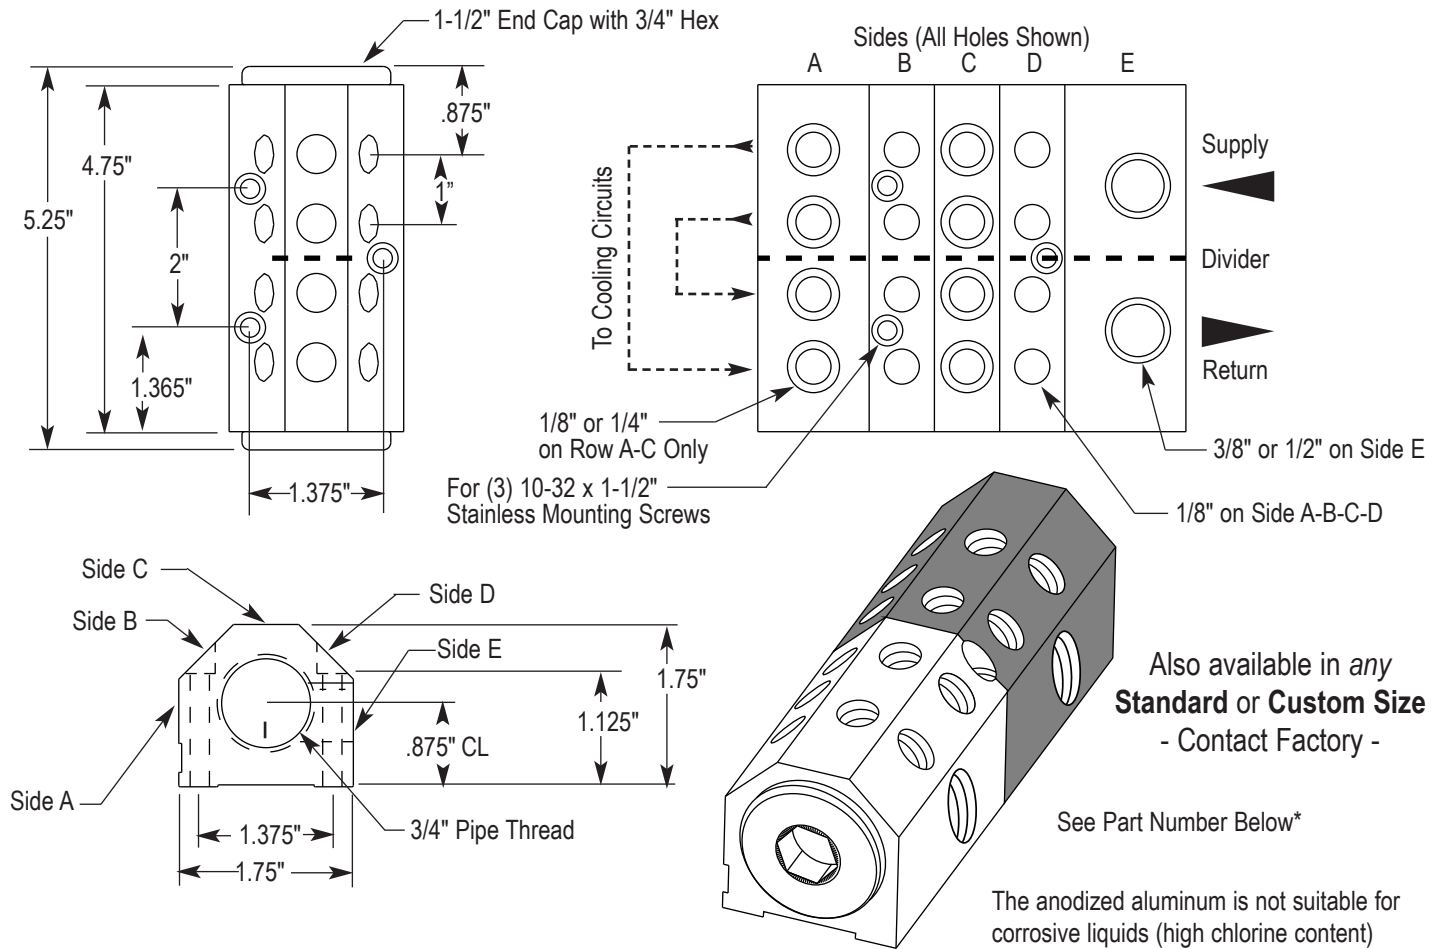

3/4" x 5" Sideline™ Manifold - 1 = 1/4"

Outgoing Ports					Part Number	Price
Side A In/Out	Side B In/Out	Side C In/Out	Side D In/Out	Side E - Return In/Out		
	(2) (2) 1/8"-1/8"				IM3S-5-3/8-B-2-2-1/8-N-R/B	\$112.00
(2) (2) 1/8"-1/8"	(2) (2) 1/8"-1/8"				IM3S-5-3/8-AB-4-4-1/8-N-R/B	\$124.00
	(2) (2) 1/8"-1/8"		(2) (2) 1/8"-1/8"		*IM3S-5-3/8-BD-4-4-1/8-N-R/B	\$124.00
	(2) (2) 1/8"-1/8"	(2) (2) 1/8"-1/8"	(2) (2) 1/8"-1/8"		IM3S-5-3/8-BCD-6-6-1/8-N-R/B	\$136.00
(2) (2) 1/8"-1/8"	(2) (2) 1/8"-1/8"	(2) (2) 1/8"-1/8"	(2) (2) 1/8"-1/8"		IM3S-5-3/8-ABCD-8-8-1/8-N-R/B	\$148.00
	(2) (2) 1/4"-1/4"				IM3S-5-1/2-B-2-2-1/4-N-R/B	\$112.00
	(2) (2) 1/4"-1/4"		(2) (2) 1/4"-1/4"		IM3S-5-1/2-BD-4-4-1/4-N-R/B	\$124.00

PRICE INCLUDES: End Caps and (3) 10-32 x 1-1/2" ST. ST. Mtg. Screws. ADDITIONAL 3/4" End Caps \$8.00 ea.

*Part Number Code:

IM3S-5-3/8-BD-4-4-1/8-N-R/B

1" x 7" Sideline™ Manifold - 1 = 1/4"

Outgoing Ports					Part Number	Price
Side A In/Out	Side B In/Out	Side C In/Out	Side D In/Out	Side E - Return In/Out		
	(2) (2) 1/4"-1/4"				IM4S-7-1/2-B-2-2-1/4-N-R/B	\$137.00
(2) (2) 1/4"-1/4"	(2) (2) 1/4"-1/4"				IM4S-7-1/2-AB-4-4-1/4-N-R/B	\$149.00
	(2) (2) 1/4"-1/4"		(2) (2) 1/4"-1/4"		IM4S-7-1/2-BD-4-4-1/4-N-R/B	\$149.00
	(2) (2) 1/4"-1/4"	(2) (2) 1/4"-1/4"	(2) (2) 1/4"-1/4"		*IM4S-7-1/2-BCD-6-6-1/4-N-R/B	\$161.00
(2) (2) 1/4"-1/4"	(2) (2) 1/4"-1/4"	(2) (2) 1/4"-1/4"	(2) (73) 1/4"-1/4"		IM4S-7-1/2-ABCD-8-8-1/4-N-R/B	\$173.00
	(2) (2) 3/8"-3/8"				IM4S-7-3/4-B-2-2-3/8-N-R/B	\$137.00
	(2) (2) 3/8"-3/8"		(2) (2) 3/8"-3/8"		IM4S-7-3/4-BD-4-4-3/8-N-R/B	\$149.00

PRICE INCLUDES: End Caps and (3) 1/4-20x2" ST. ST. Mtg. Screws. ADDITIONAL 1" End Caps \$10.00 ea.

*Part Number Code:

IM4S-7-1/2-BCD-6-6-1/4-N-R/B

CITO-FP-PRICE-22-0812

1-1/4" x 8" Sideline™ Manifold - 1 = 1/4"