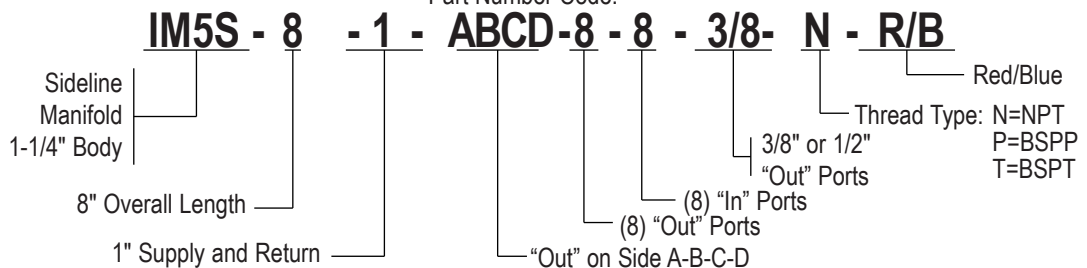

PRICE INCLUDES: End Caps and (3) 1/4-20x2" ST. ST. Mtg. Screws. ADDITIONAL 1" End Caps \$10.00 ea.

*Part Number Code:

IM4S-7-1/2-BCD-6-6-1/4-N-R/B

CITO-FP-PRICE-22-0812

1-1/4" x 8" Sideline™ Manifold - 1 = 1/4"

Outgoing Ports					Part Number	Price
Side A In/Out	Side B In/Out	Side C In/Out	Side D In/Out	Side E - Return In/Out		
	(2) (2) 3/8"-3/8"			1"-1"	IM5S-8-1-B-2-2-3/8-N-R/B	\$166.00
(2) (2) 3/8"-3/8"	(2) (2) 3/8"-3/8"			1"-1"	IM5S-8-1-AB-4-4-3/8-N-R/B	\$182.00
	(2) (2) 3/8"-3/8"		(2) (2) 3/8"-3/8"	1"-1"	IM5S-8-1-BD-4-4-3/8-N-R/B	\$182.00
	(2) (2) 3/8"-3/8"	(2) (2) 3/8"-3/8"	(2) (2) 3/8"-3/8"	1"-1"	IM5S-8-1-ABC-6-6-3/8-N-R/B	\$198.00
(2) (2) 3/8"-3/8"	(2) (2) 3/8"-3/8"	(2) (2) 3/8"-3/8"	(2) (2) 3/8"-3/8"	1"-1"	*IM5S-8-1-ABCD-8-8-3/8-N-R/B	\$214.00
	(2) (2) 1/2"-1/2"			1"-1"	IM5S-8-1-B-2-2-1/2-N-R/B	\$166.00
	(2) (2) 1/2"-1/2"		(2) (2) 1/2"-1/2"	1"-1"	IM5S-8-1-BD-4-4-1/2-N-R/B	\$182.00

PRICE INCLUDES: End Caps and (3) 1/4-20 x 2-1/4" ST. ST. Mtg. Screws. ADDITIONAL 1-1/4" End Caps \$12.00 ea.

*Part Number Code:

CITO-FP-PRICE-21-0812

1-1/2" x 10" Sideline™ Manifold - 1 = 1/4"

Outgoing Ports					Part Number	Price
Side A In/Out	Side B In/Out	Side C In/Out	Side D In/Out	Side E - Return In/Out		
	(2) (2) 3/8"-3/8"			1"-1"	IM6S-10-1-B-2-2-3/8-N-R/B	\$200.00
(2) (2) 3/8"-3/8"	(2) (2) 3/8"-3/8"			1"-1"	IM6S-10-1-AB-4-4-3/8-N-R/B	\$220.00
	(2) (2) 3/8"-3/8"		(2) (2) 3/8"-3/8"	1"-1"	IM6S-10-1-BD-4-4-3/8-N-R/B	\$240.00
	(2) (2) 3/8"-3/8"	(2) (2) 3/8"-3/8"	(2) (2) 3/8"-3/8"	1"-1"	IM6S-10-1-ABC-6-6-3/8-N-R/B	\$240.00
(2) (2) 3/8"-3/8"	(2) (2) 3/8"-3/8"	(2) (2) 3/8"-3/8"	(2) (2) 3/8"-3/8"	1"-1"	*IM6S-10-1-ABCD-8-8-3/8-N-R/B	\$260.00
	(2) (2) 1/2"-1/2"			1"-1"	IM6S-10-1-B-2-2-1/2-N-R/B	\$200.00
	(2) (2) 1/2"-1/2"		(2) (2) 1/2"-1/2"	1"-1"	IM6S-10-1-BD-4-4-1/2-N-R/B	\$220.00