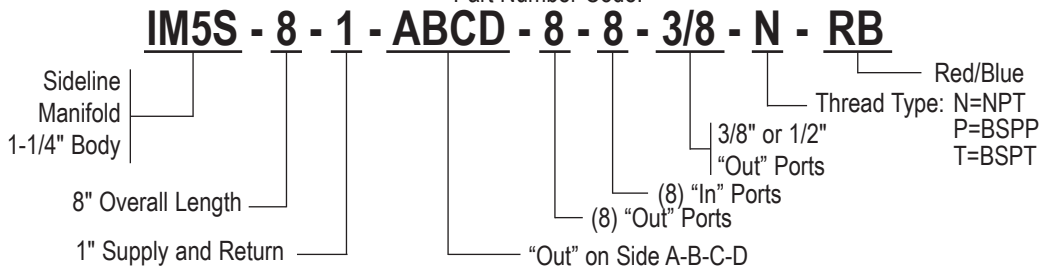

Outgoing Ports					Part Number	Price
Side A In/Out	Side B In/Out	Side C In/Out	Side D In/Out	Side E - Return In/Out		
	(2) (2) 3/8"-3/8"			1"-1"	IM5S-8-1-B-2-2-3/8-N-RB	$207.00
(2) (2) 3/8"-3/8"	(2) (2) 3/8"-3/8"			1"-1"	IM5S-8-1-AB-4-4-3/8-N-RB	$223.00
	(2) (2) 3/8"-3/8"		(2) (2) 3/8"-3/8"	1"-1"	IM5S-8-1-BD-4-4-3/8-N-RB	$223.00
	(2) (2) 3/8"-3/8"	(2) (2) 3/8"-3/8"	(2) (2) 3/8"-3/8"	1"-1"	IM5S-8-1-ABC-6-6-3/8-N-RB	$239.00
(2) (2) 3/8"-3/8"	(2) (2) 3/8"-3/8"	(2) (2) 3/8"-3/8"	(2) (2) 3/8"-3/8"	1"-1"	*IM5S-8-1-ABCD-8-8-3/8-N-RB	$255.00
	(2) (2) 1/2"-1/2"			1"-1"	IM5S-8-1-B-2-2-1/2-N-RB	$207.00
	(2) (2) 1/2"-1/2"		(2) (2) 1/2"-1/2"	1"-1"	IM5S-8-1-BD-4-4-1/2-N-RB	$223.00

PRICE INCLUDES: End Caps and (3) 1/4-20 x 2-1/4" ST. ST. Mtg. Screws. ADDITIONAL 1-1/4" End Caps $16.00 ea.

*Part Number Code: