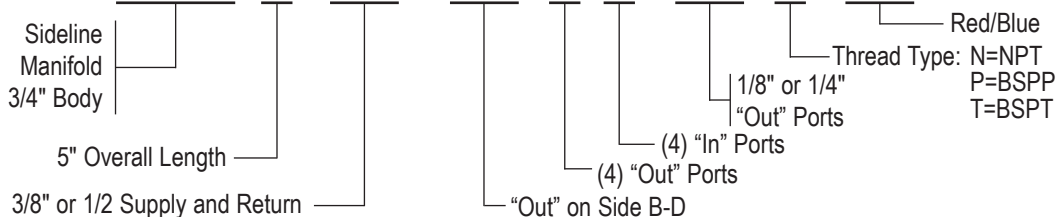

IM3S-5-3/8-BD-4-4-1/8-N-RB