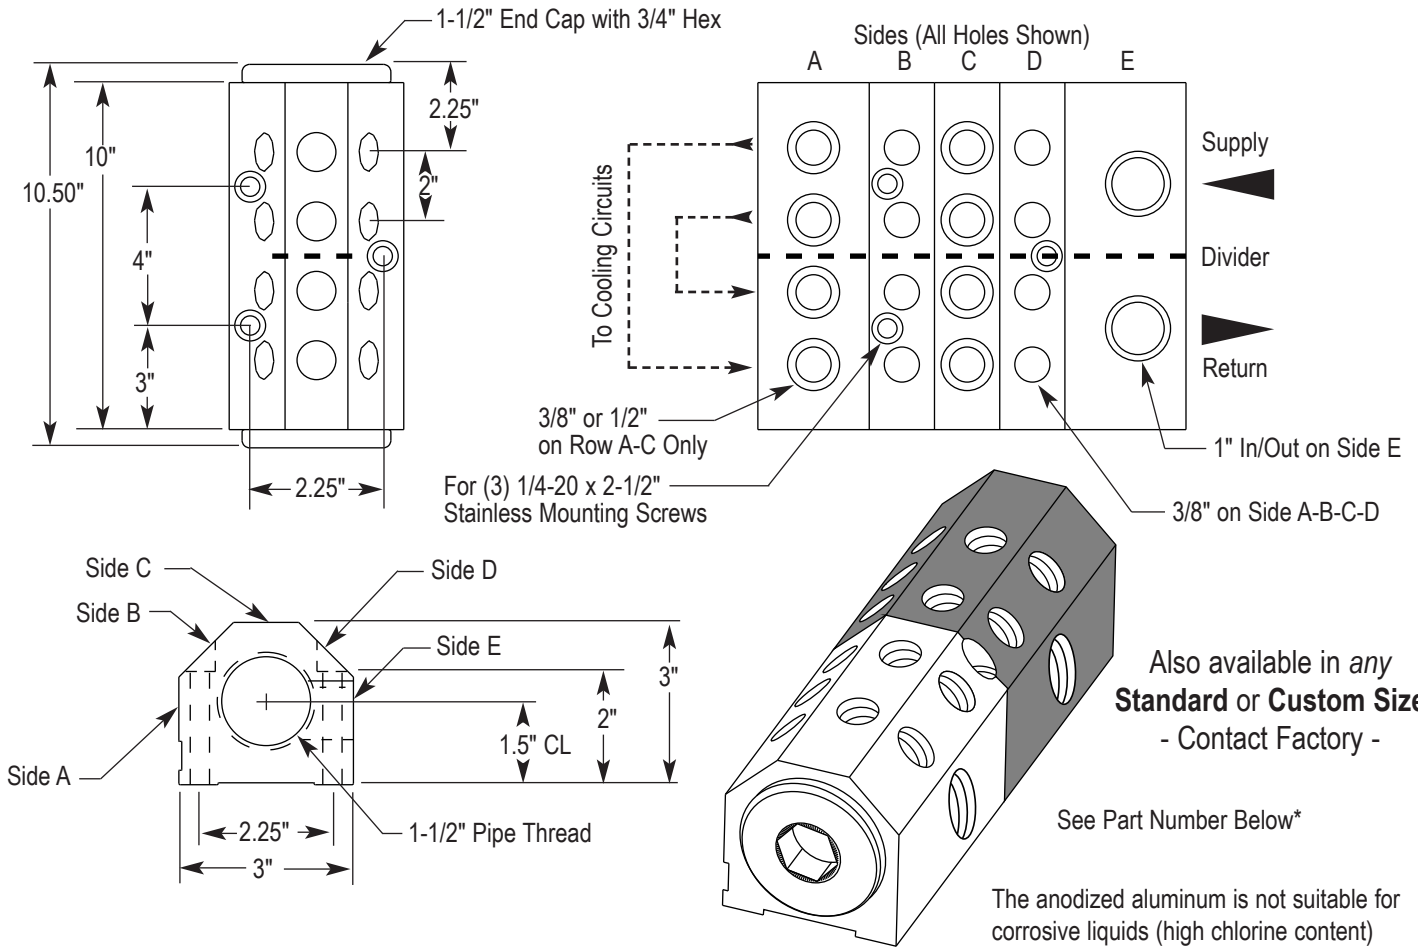

# 1-1/4" x 8" Sideline™ Manifold (1 = 1/4")

Outgoing Ports					Part Number	Price
Side A In/Out	Side B In/Out	Side C In/Out	Side D In/Out	Side E - Return In/Out		
	(2) (2) 3/8"-3/8"			1"-1"	IM5S-8-1-B-2-2-3/8-N-RB	\$207.00
(2) (2) 3/8"-3/8"	(2) (2) 3/8"-3/8"			1"-1"	IM5S-8-1-AB-4-4-3/8-N-RB	\$223.00
	(2) (2) 3/8"-3/8"		(2) (2) 3/8"-3/8"	1"-1"	IM5S-8-1-BD-4-4-3/8-N-RB	\$223.00
	(2) (2) 3/8"-3/8"	(2) (2) 3/8"-3/8"	(2) (2) 3/8"-3/8"	1"-1"	IM5S-8-1-ABC-6-6-3/8-N-RB	\$239.00
(2) (2) 3/8"-3/8"	(2) (2) 3/8"-3/8"	(2) (2) 3/8"-3/8"	(2) (2) 3/8"-3/8"	1"-1"	*IM5S-8-1-ABCD-8-8-3/8-N-RB	\$255.00
	(2) (2) 1/2"-1/2"			1"-1"	IM5S-8-1-B-2-2-1/2-N-RB	\$207.00
	(2) (2) 1/2"-1/2"		(2) (2) 1/2"-1/2"	1"-1"	IM5S-8-1-BD-4-4-1/2-N-RB	\$223.00

PRICE INCLUDES: End Caps and (3) 1/4-20 x 2-1/4" ST. ST. Mtg. Screws. ADDITIONAL 1-1/4" End Caps \$16.00 ea.

\*Part Number Code:

# 1-1/2" x 10" Sideline™ Manifold (1 = 1/4")

Outgoing Ports					Part Number	Price
Side A In/Out	Side B In/Out	Side C In/Out	Side D In/Out	Side E - Return In/Out		
	(2) (2) 3/8"-3/8"			1"-1"	IM6S-10-1-B-2-2-3/8-N-RB	\$224.00
(2) (2) 3/8"-3/8"	(2) (2) 3/8"-3/8"			1"-1"	IM6S-10-1-AB-4-4-3/8-N-RB	\$244.00
	(2) (2) 3/8"-3/8"		(2) (2) 3/8"-3/8"	1"-1"	IM6S-10-1-BD-4-4-3/8-N-RB	\$244.00
	(2) (2) 3/8"-3/8"	(2) (2) 3/8"-3/8"	(2) (2) 3/8"-3/8"	1"-1"	IM6S-10-1-ABC-6-6-3/8-N-RB	\$264.00
(2) (2) 3/8"-3/8"	(2) (2) 3/8"-3/8"	(2) (2) 3/8"-3/8"	(2) (2) 3/8"-3/8"	1"-1"	*IM6S-10-1-ABCD-8-8-3/8-N-RB	\$284.00
	(2) (2) 1/2"-1/2"			1"-1"	IM6S-10-1-B-2-2-1/2-N-RB	\$224.00
	(2) (2) 1/2"-1/2"		(2) (2) 1/2"-1/2"	1"-1"	IM6S-10-1-BD-4-4-1/2-N-RB	\$244.00