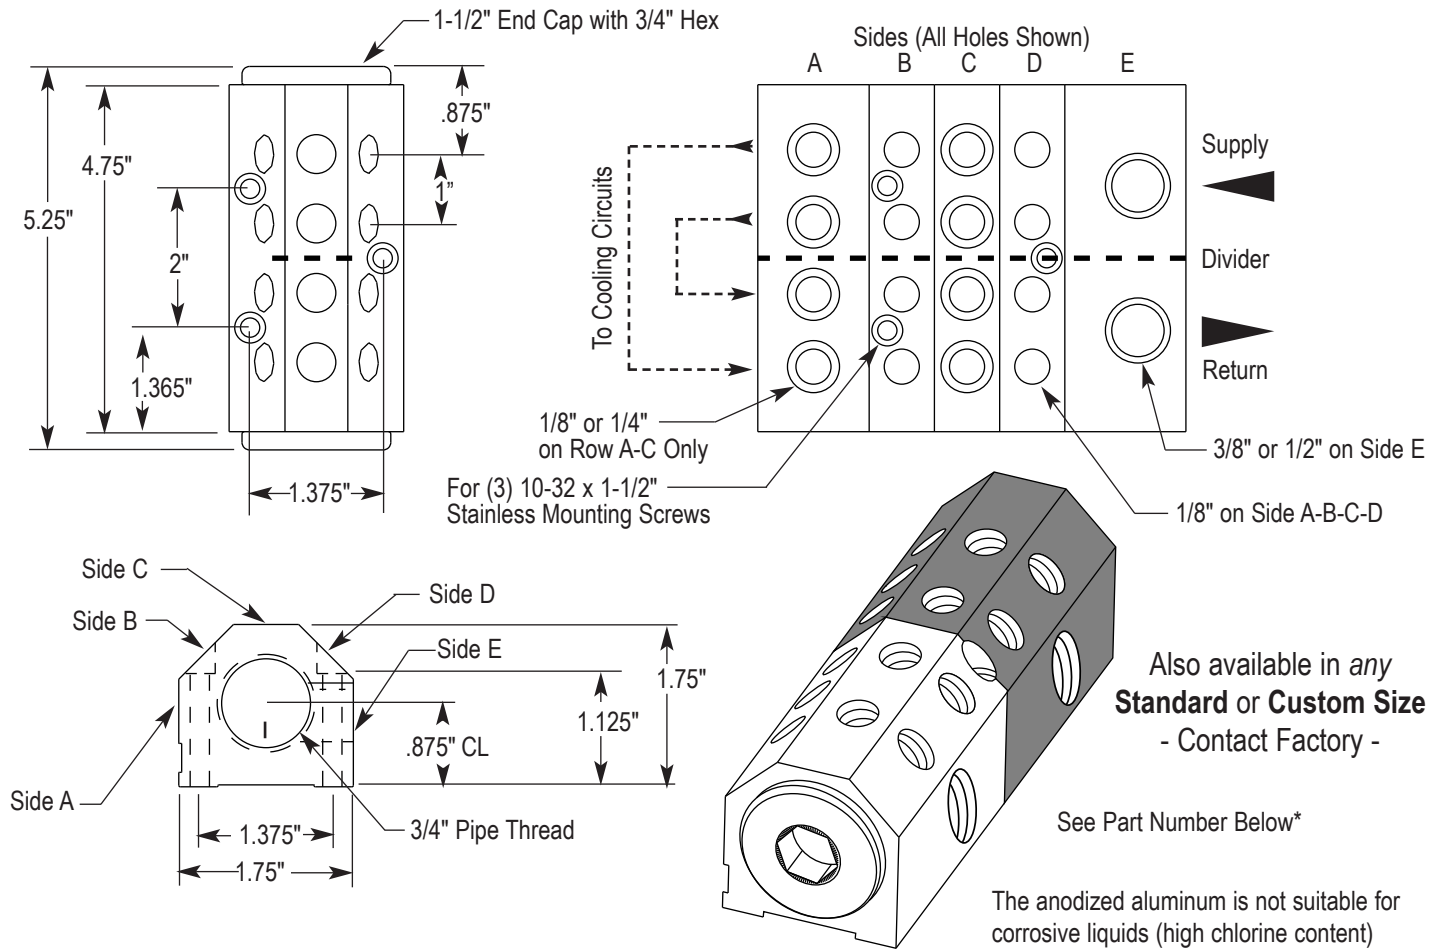

# 3/4" x 5" Sideline™ Manifold (1 = 1/4")

Outgoing Ports					Part Number	Price	
Side A In/Out	Side B In/Out	Side C In/Out	Side D In/Out	Side E - Return In/Out			
	(2) (2) 1/8"-1/8"				3/8"-3/8"	IM3S-5-3/8-B-2-2-1/8-N-RB	\$133.00
(2) (2) 1/8"-1/8"	(2) (2) 1/8"-1/8"				3/8"-3/8"	IM3S-5-3/8-AB-4-4-1/8-N-RB	\$145.00
	(2) (2) 1/8"-1/8"		(2) (2) 1/8"-1/8"		3/8"-3/8"	*IM3S-5-3/8-BD-4-4-1/8-N-RB	\$145.00
	(2) (2) 1/8"-1/8"	(2) (2) 1/8"-1/8"	(2) (2) 1/8"-1/8"		3/8"-3/8"	IM3S-5-3/8-BCD-6-6-1/8-N-RB	\$157.00
(2) (2) 1/8"-1/8"	(2) (2) 1/8"-1/8"	(2) (2) 1/8"-1/8"	(2) (2) 1/8"-1/8"		3/8"-3/8"	IM3S-5-3/8-ABCD-8-8-1/8-N-RB	\$169.00
	(2) (2) 1/4"-1/4"				1/2"-1/2"	IM3S-5-1/2-B-2-2-1/4-N-RB	\$133.00
	(2) (2) 1/4"-1/4"		(2) (2) 1/4"-1/4"		1/2"-1/2"	IM3S-5-1/2-BD-4-4-1/4-N-RB	\$145.00

PRICE INCLUDES: End Caps and (3) 10-32 x 1-1/2" ST. ST. Mtg. Screws. ADDITIONAL 3/4" End Caps \$12.00 ea.

\*Part Number Code: