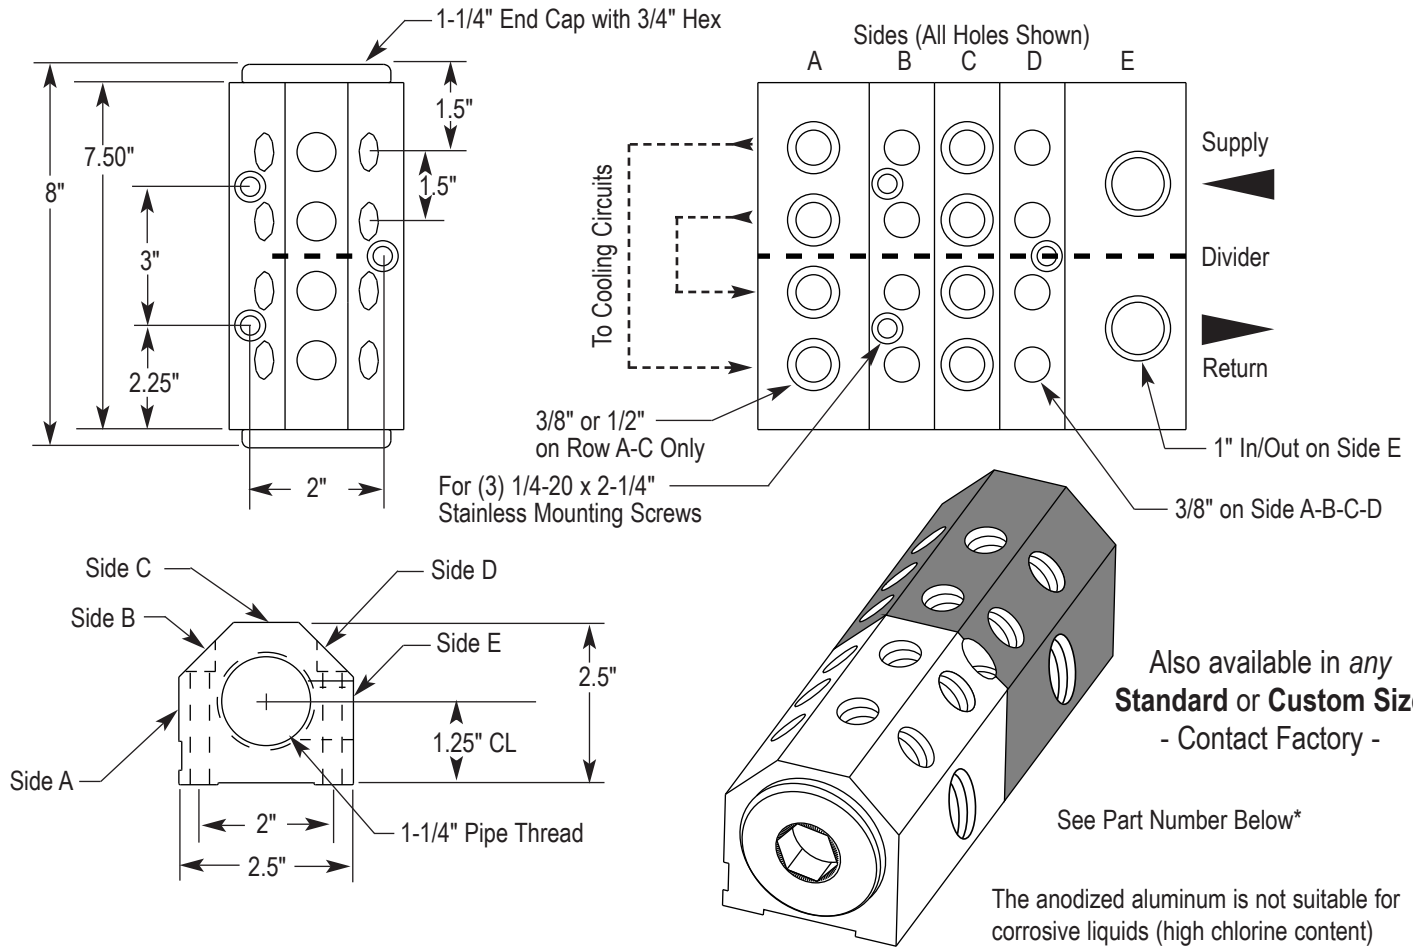

# 1" x 7" Sideline™ Manifold (1 = 1/4")

Outgoing Ports					Part Number	Price
Side A In/Out	Side B In/Out	Side C In/Out	Side D In/Out	Side E - Return In/Out		
	(2) (2) 1/4"-1/4"			1/2"-1/2"	IM4S-7-1/2-B-2-2-1/4-N-RB	\$166.00
(2) (2) 1/4"-1/4"	(2) (2) 1/4"-1/4"			1/2"-1/2"	IM4S-7-1/2-AB-4-4-1/4-N-RB	\$178.00
	(2) (2) 1/4"-1/4"		(2) (2) 1/4"-1/4"	1/2"-1/2"	IM4S-7-1/2-BD-4-4-1/4-N-RB	\$178.00
	(2) (2) 1/4"-1/4"	(2) (2) 1/4"-1/4"	(2) (2) 1/4"-1/4"	1/2"-1/2"	*IM4S-7-1/2-BCD-6-6-1/4-N-RB	\$190.00
(2) (2) 1/4"-1/4"	(2) (2) 1/4"-1/4"	(2) (2) 1/4"-1/4"	(2) (73) 1/4"-1/4"	1/2"-1/2"	IM4S-7-1/2-ABCD-8-8-1/4-N-RB	\$202.00
	(2) (2) 3/8"-3/8"			3/4"-3/4"	IM4S-7-3/4-B-2-2-3/8-N-RB	\$166.00
	(2) (2) 3/8"-3/8"		(2) (2) 3/8"-3/8"	3/4"-3/4"	IM4S-7-3/4-BD-4-4-3/8-N-RB	\$178.00

PRICE INCLUDES: End Caps and (3) 1/4-20x2" ST. ST. Mtg. Screws. ADDITIONAL 1" End Caps \$14.00 ea.

\*Part Number Code:

# 1-1/4" x 8" Sideline™ Manifold (1 = 1/4")

Outgoing Ports					Part Number	Price
Side A In/Out	Side B In/Out	Side C In/Out	Side D In/Out	Side E - Return In/Out		
	(2) (2) 3/8"-3/8"			1"-1"	IM5S-8-1-B-2-2-3/8-N-RB	\$207.00
(2) (2) 3/8"-3/8"	(2) (2) 3/8"-3/8"			1"-1"	IM5S-8-1-AB-4-4-3/8-N-RB	\$223.00
	(2) (2) 3/8"-3/8"		(2) (2) 3/8"-3/8"	1"-1"	IM5S-8-1-BD-4-4-3/8-N-RB	\$223.00
	(2) (2) 3/8"-3/8"	(2) (2) 3/8"-3/8"	(2) (2) 3/8"-3/8"	1"-1"	IM5S-8-1-ABC-6-6-3/8-N-RB	\$239.00
(2) (2) 3/8"-3/8"	(2) (2) 3/8"-3/8"	(2) (2) 3/8"-3/8"	(2) (2) 3/8"-3/8"	1"-1"	*IM5S-8-1-ABCD-8-8-3/8-N-RB	\$255.00
	(2) (2) 1/2"-1/2"			1"-1"	IM5S-8-1-B-2-2-1/2-N-RB	\$207.00
	(2) (2) 1/2"-1/2"		(2) (2) 1/2"-1/2"	1"-1"	IM5S-8-1-BD-4-4-1/2-N-RB	\$223.00