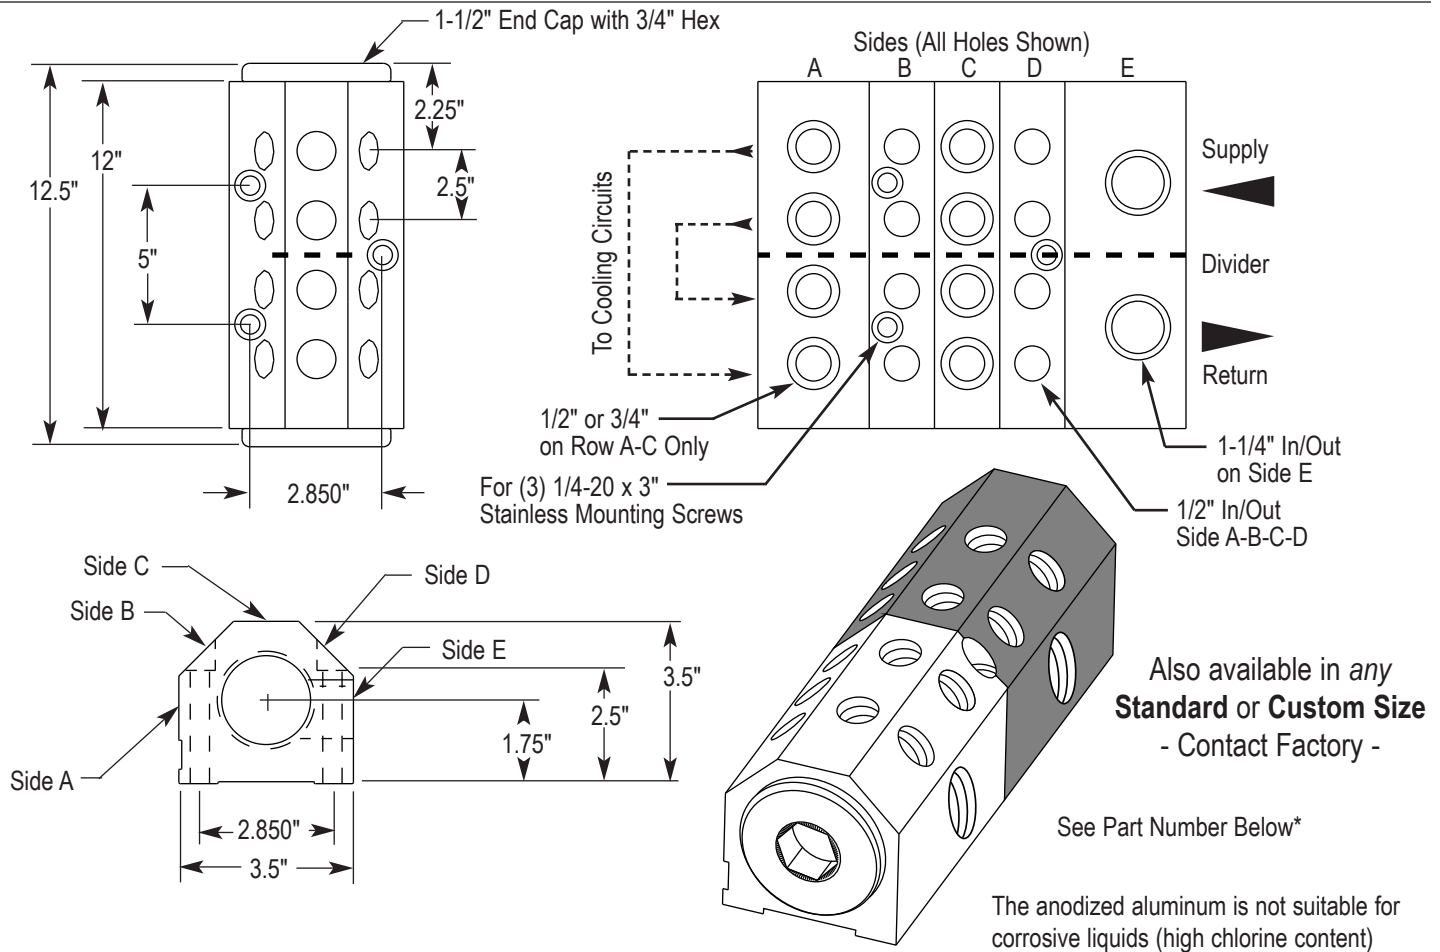

# 1-1/2" x 10" Sideline™ Manifold (1 = 1/4")

Outgoing Ports					Part Number	Price
Side A In/Out	Side B In/Out	Side C In/Out	Side D In/Out	Side E - Return In/Out		
	(2) (2) 3/8"-3/8"			1"-1"	IM6S-10-1-B-2-2-3/8-N-RB	\$224.00
(2) (2) 3/8"-3/8"	(2) (2) 3/8"-3/8"			1"-1"	IM6S-10-1-AB-4-4-3/8-N-RB	\$244.00
	(2) (2) 3/8"-3/8"		(2) (2) 3/8"-3/8"	1"-1"	IM6S-10-1-BD-4-4-3/8-N-RB	\$244.00
	(2) (2) 3/8"-3/8"	(2) (2) 3/8"-3/8"	(2) (2) 3/8"-3/8"	1"-1"	IM6S-10-1-ABC-6-6-3/8-N-RB	\$264.00
(2) (2) 3/8"-3/8"	(2) (2) 3/8"-3/8"	(2) (2) 3/8"-3/8"	(2) (2) 3/8"-3/8"	1"-1"	*IM6S-10-1-ABCD-8-8-3/8-N-RB	\$284.00
	(2) (2) 1/2"-1/2"			1"-1"	IM6S-10-1-B-2-2-1/2-N-RB	\$224.00
	(2) (2) 1/2"-1/2"		(2) (2) 1/2"-1/2"	1"-1"	IM6S-10-1-BD-4-4-1/2-N-RB	\$244.00

PRICE INCLUDES: End Caps and (3) 1/4-20 x 2-1/2" ST. ST. Mtg. Screws. ADDITIONAL 1-1/2" End Caps \$18.00 ea.

\*Part Number Code:

**IM6S - 10 - 1 - ABCD - 8 - 8 - 3/8 - N - RB**

PC-PRICE-25-0129

# 2" x 12" Sideline™ Manifold (1 = 1/4")

Outgoing Ports					Part Number	Price
Side A In/Out	Side B In/Out	Side C In/Out	Side D In/Out	Side E - Return In/Out		
	(2) (2) 1/2"-1/2"			1-1/4"-1-1/4"	IM8S-12-1-1/4-B-2-2-1/2-N-RB	\$287.00
(2) (2) 1/2"-1/2"	(2) (2) 1/2"-1/2"			1-1/4"-1-1/4"	IM8S-12-1-1/4-AB-4-4-1/2-N-RB	\$311.00
	(2) (2) 1/2"-1/2"		(2) (2) 1/2"-1/2"	1-1/4"-1-1/4"	IM8S-12-1-1/4-BD-4-4-1/2-N-RB	\$311.00
	(2) (2) 1/2"-1/2"	(2) (2) 1/2"-1/2"	(2) (2) 1/2"-1/2"	1-1/4"-1-1/4"	IM8S-12-1-1/4-BCD-6-6-1/2-N-RB	\$335.00
(2) (2) 1/2"-1/2"	(2) (2) 1/2"-1/2"	(2) (2) 1/2"-1/2"	(2) (2) 1/2"-1/2"	1-1/4"-1-1/4"	*IM8S-12-1-1/4-ABCD-8-8-1/2-N-RB	\$359.00
	(2) (2) 3/4"-3/4"			1-1/4"-1-1/4"	IM8S-12-1-1/4-B-2-2-3/4-N-RB	\$287.00
	(2) (2) 3/4"-3/4"		(2) (2) 3/4"-3/4"	1-1/4"-1-1/4"	IM8S-12-1-1/4-BD-4-4-3/4-N-RB	\$311.00