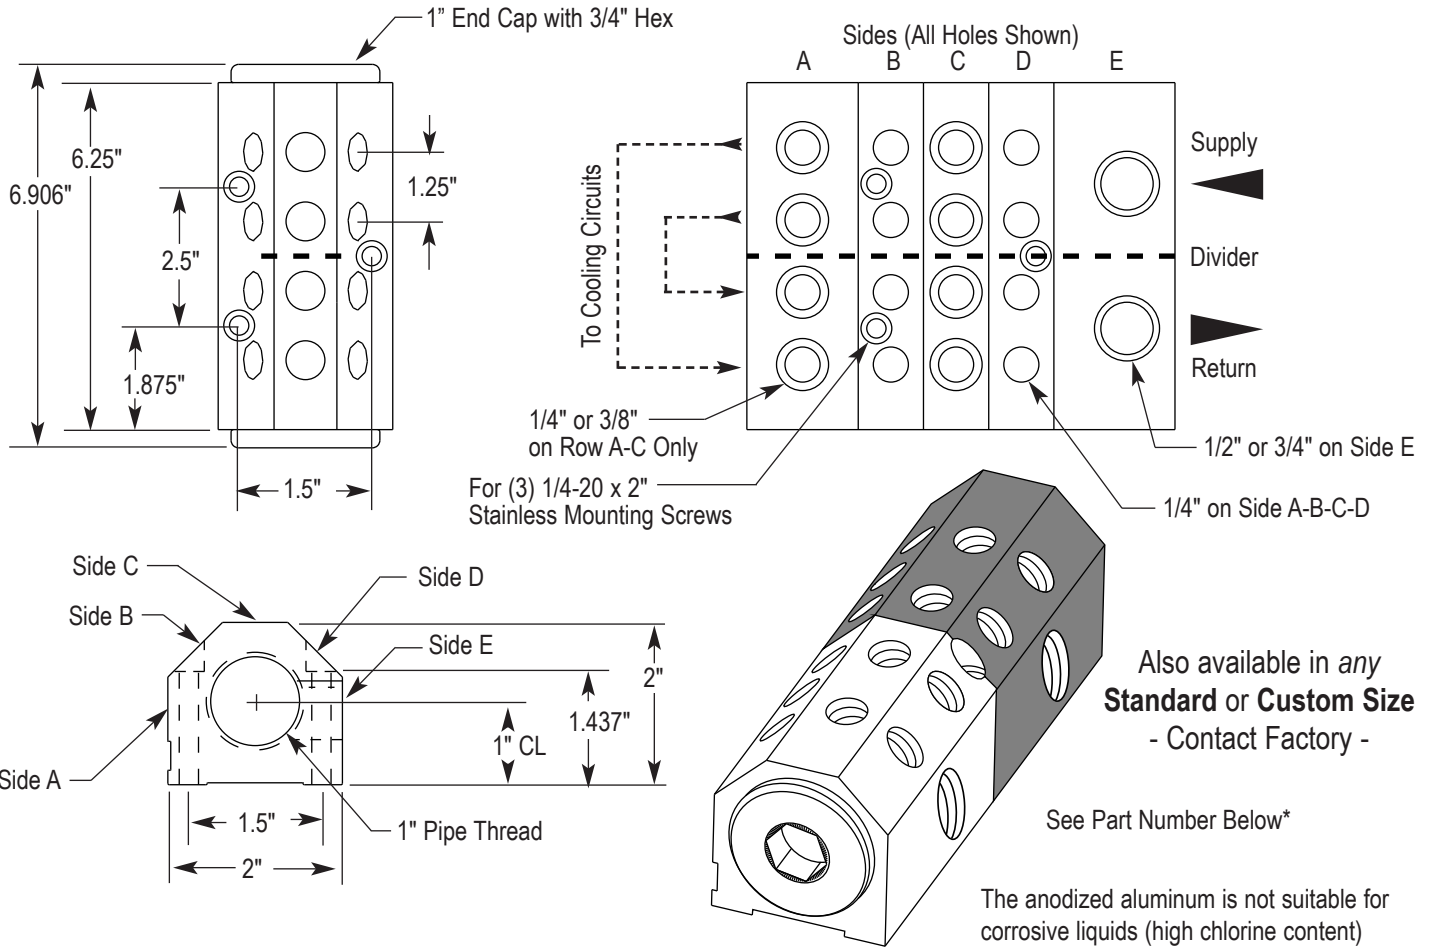

1" x 7" Sideline™ Manifold (1 = 1/4")